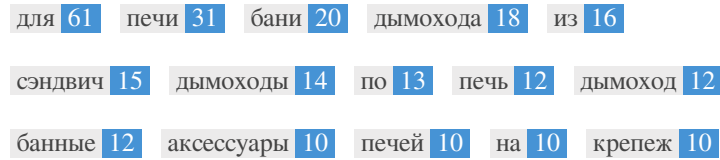

Keywords Cloud

This Keyword Cloud provides an insight into the frequency of keyword usage within the page.

It's important to carry out keyword research to get an understanding of the keywords that your audience is using. There are a number of keyword research tools available online to help you choose which keywords to target.

Keyword Consistency

Keywords	Freq	Title	Desc	<H>
для	61	✗	✓	✗
печи	31	✓	✗	✗
бани	20	✗	✓	✗
дымохода	18	✗	✗	✗
из	16	✗	✓	✗
сэндвич	15	✗	✓	✗
дымоходы	14	✗	✗	✗
по	13	✗	✗	✗
печь	12	✗	✗	✗
дымоход	12	✗	✗	✗
банные	12	✗	✗	✗
аксессуары	10	✗	✗	✗
печей	10	✗	✗	✓
на	10	✗	✗	✗
крепеж	10	✗	✗	✗

This table highlights the importance of being consistent with your use of keywords.

To improve the chance of ranking well in search results for a specific keyword, make sure you include it in some or all of the following: page URL, page content, title tag, meta description, header tags, image alt attributes, internal link anchor text and backlink anchor text.