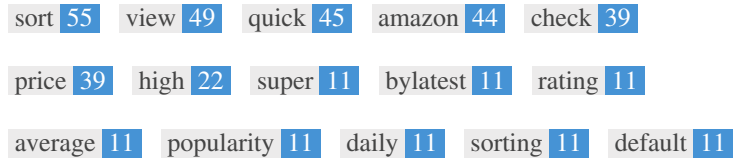

Keywords Cloud

This Keyword Cloud provides an insight into the frequency of keyword usage within the page.

It's important to carry out keyword research to get an understanding of the keywords that your audience is using. There are a number of keyword research tools available online to help you choose which keywords to target.

Keyword Consistency

Keywords	Freq	Title	Desc	<H>
sort	55	✗	✗	✗
view	49	✗	✗	✗
quick	45	✗	✗	✓
amazon	44	✗	✗	✗
check	39	✗	✗	✗
price	39	✗	✗	✗
high	22	✗	✗	✗
super	11	✗	✗	✓
bylatest	11	✗	✗	✗
rating	11	✗	✗	✗
average	11	✗	✗	✗
popularity	11	✗	✗	✗
daily	11	✗	✗	✓
sorting	11	✗	✗	✗
default	11	✗	✗	✗

This table highlights the importance of being consistent with your use of keywords.

To improve the chance of ranking well in search results for a specific keyword, make sure you include it in some or all of the following: page URL, page content, title tag, meta description, header tags, image alt attributes, internal link anchor text and backlink anchor text.